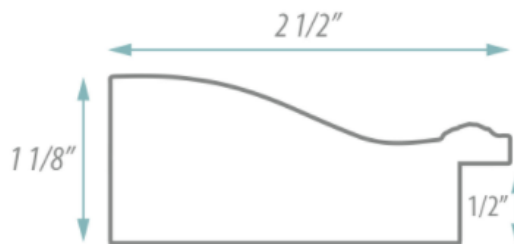

SPECIFICATION SHEET

FRAMED MIRROR

MODEL#: FM 80605-24X40

FRAMED MIRRORS COLLECTION

FEATURES:

- ONE 24X40" HIGH RESOLUTION SILVER PLATE GLASS MIRROR SIZE W/ DECORATIVE FRAME.
- "WALL HUGGER" HANGER FOR MOUNTING INCLUDED.
- STANDARD MOUNTING STYLE IS VERTICAL. FOR HORIZONTAL, PLEASE SPECIFY WHEN ORDERING.
- PACKED IN FOUR WALL (FOLDED DOUBLE WALL) CORRUGATION.
- STYLE: TRANSITIONAL
- COLOR: BRONZE/GOLD
- FINISH: LEAF/FOIL

MIRROR FINISHES:

- FLAT POLISHED EDGE
- BEVELED EDGE

OVERALL SIZE DIMENSION: 29" WIDE X 45" HIGH X 1 1/8" DEEP