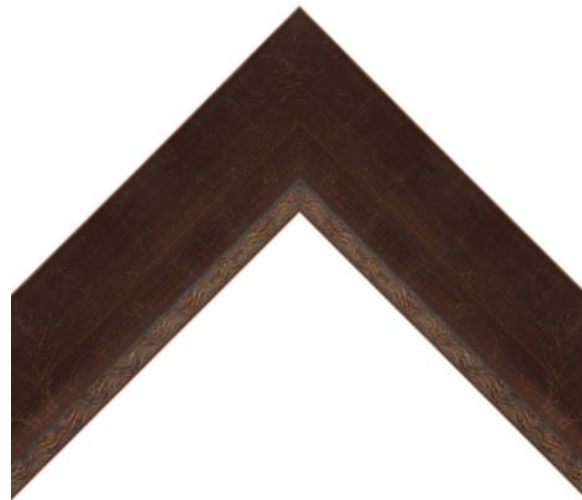

SPECIFICATION SHEET

FRAMED MIRROR

MODEL#: FM 80605-24X40

FRAMED MIRRORS COLLECTION

FEATURES:

- ONE 24X40" HIGH RESOLUTION SILVER PLATE GLASS MIRROR SIZE W/ DECORATIVE FRAME.
- "WALL HUGGER" HANGER FOR MOUNTING INCLUDED.
- STANDARD MOUNTING STYLE IS VERTICAL. FOR HORIZONTAL, PLEASE SPECIFY WHEN ORDERING.
- PACKED IN FOUR WALL (FOLDED DOUBLE WALL) CORRUGATION.
- STYLE: TRANSITIONAL
- COLOR: BRONZE/GOLD
- FINISH: LEAF/FOIL

MIRROR FINISHES:

- FLAT POLISHED EDGE
- BEVELED EDGE

OVERALL SIZE DIMENSION: 29" WIDE X 45" HIGH X 1 1/8" DEEP